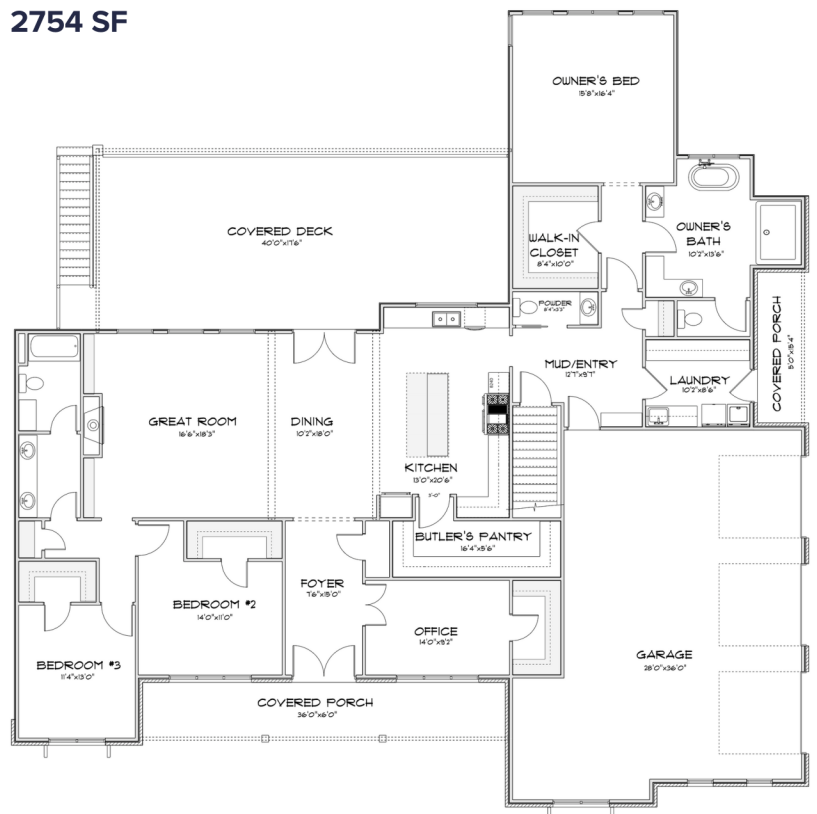

Hahn Homes

MODEL: THE ASPEN

2,754 square feet of beautifully designed living space, featuring 3 spacious bedrooms, a 3-car garage, a butler's pantry, 10' ceilings throughout

 3
Bedrooms

 2.5
Bathrooms

 3
Garage

 2754 SF
Space

PLAN FEATURES

This stunning lake house ranch offers a perfect blend of elegance and comfort, featuring 2,754 square feet of beautifully designed living space. With 3 spacious bedrooms, 3 car garage, butler's pantry, 10' ceilings throughout and 2.5 luxurious bathrooms, this home is ideal for both relaxation and entertainment. Customize this plan to bring your vision to life.